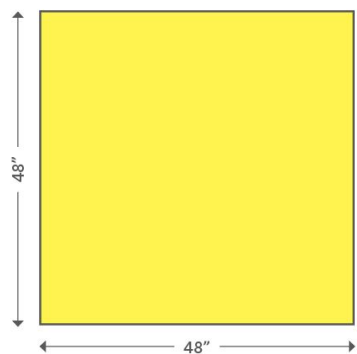

8 FOOT CUBES

One side of the cube is made of two 4'x8' panels of Compbond aluminum composite panel, creating a seam in the middle of each side.

There are a total of (4) 64 sq ft surfaces for activation.

4 FOOT CUBES

One side of the cube is made of a 4'x4' panel of Compbond aluminum composite panel. This size offers the option of activating the top.

There are a total of (4) 16 sq ft surfaces for activation.