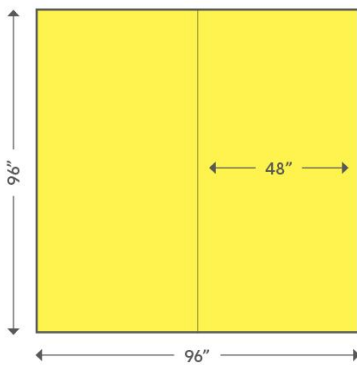

8 FOOT CUBES

One side of the cube is made of two 4'x8' panels of Compbond aluminum composite panel, creating a seam in the middle of each side.

There are a total of (4) 64 sq ft surfaces for activation.

4 FOOT CUBES

One side of the cube is made of a 4'x4' panel of Compbond aluminum composite panel. This size offers the option of activating the top.

There are a total of (4) 16 sq ft surfaces for activation.