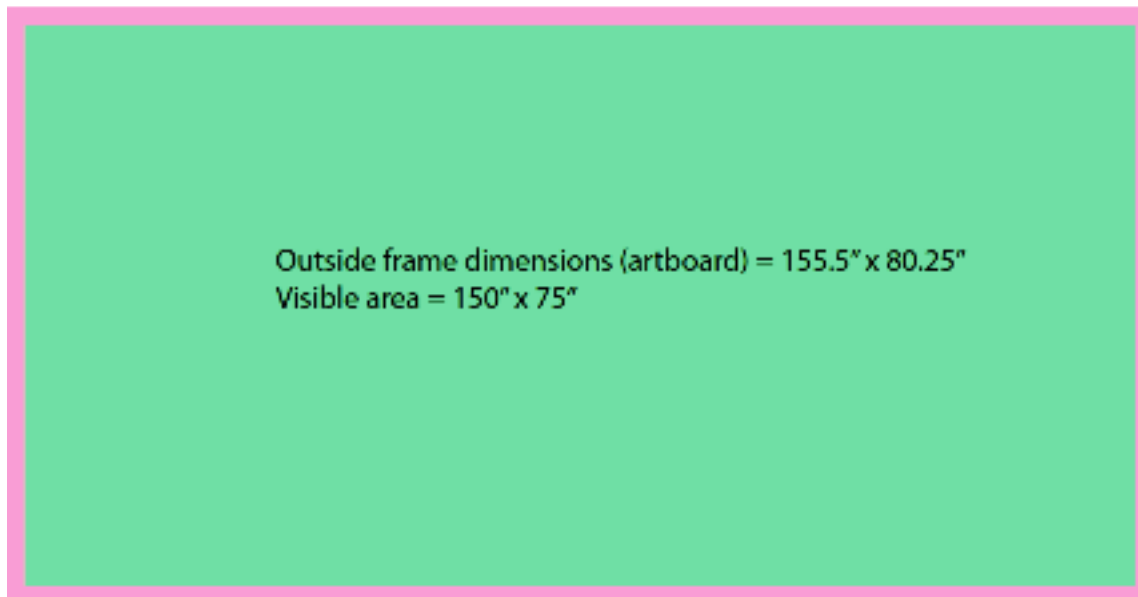

VINYL SIDING

The truck's sides are covered in a white vinyl that can be used as a canvas for painting or collage, it could function as a projection screen, a backdrop for a performance or anything else you can think of. This vinyl can be printed on as well and could feature your event logo or information.