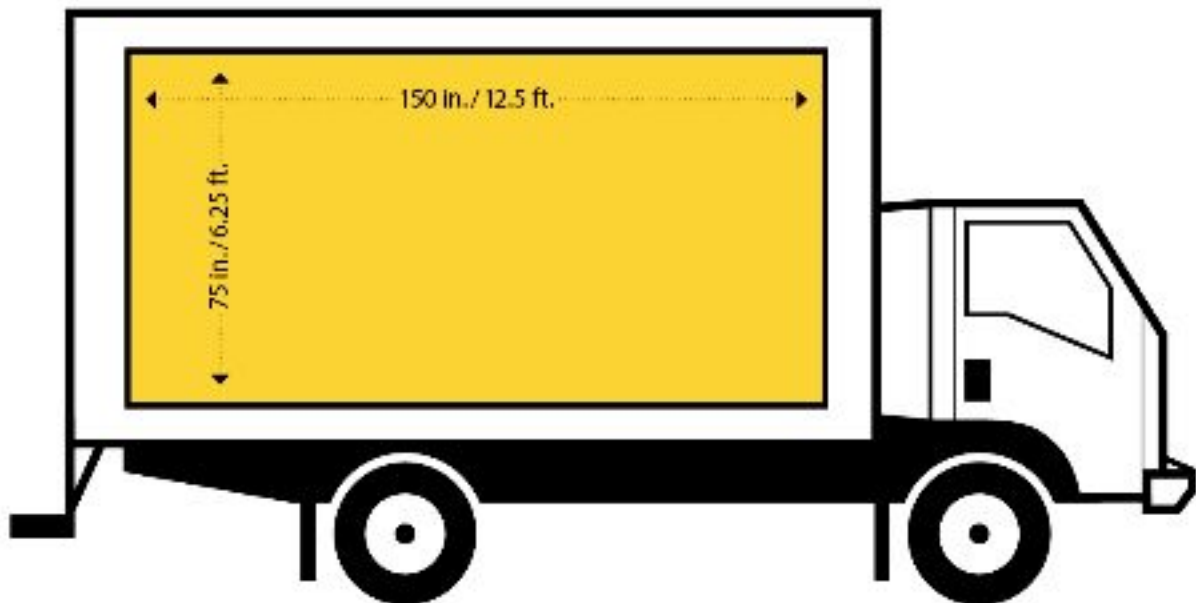

THE BLOCKS TRUCK INFORMATION & DIMENSIONS

THE BLOCKS owns a large delivery truck that we refer to as THE BLOCKS Truck. We like to think of it as a party in a truck though it has infinite uses and is just waiting to be engaged! We also have a large inventory of assets that are available for you to use - free of cost.

VINYL SIDING

The truck's sides are covered in a white vinyl that can be used as a canvas for painting or collage, it could function as a projection screen, a backdrop for a performance or anything else you can think of. This vinyl can be printed on as well and could feature your event logo or information.