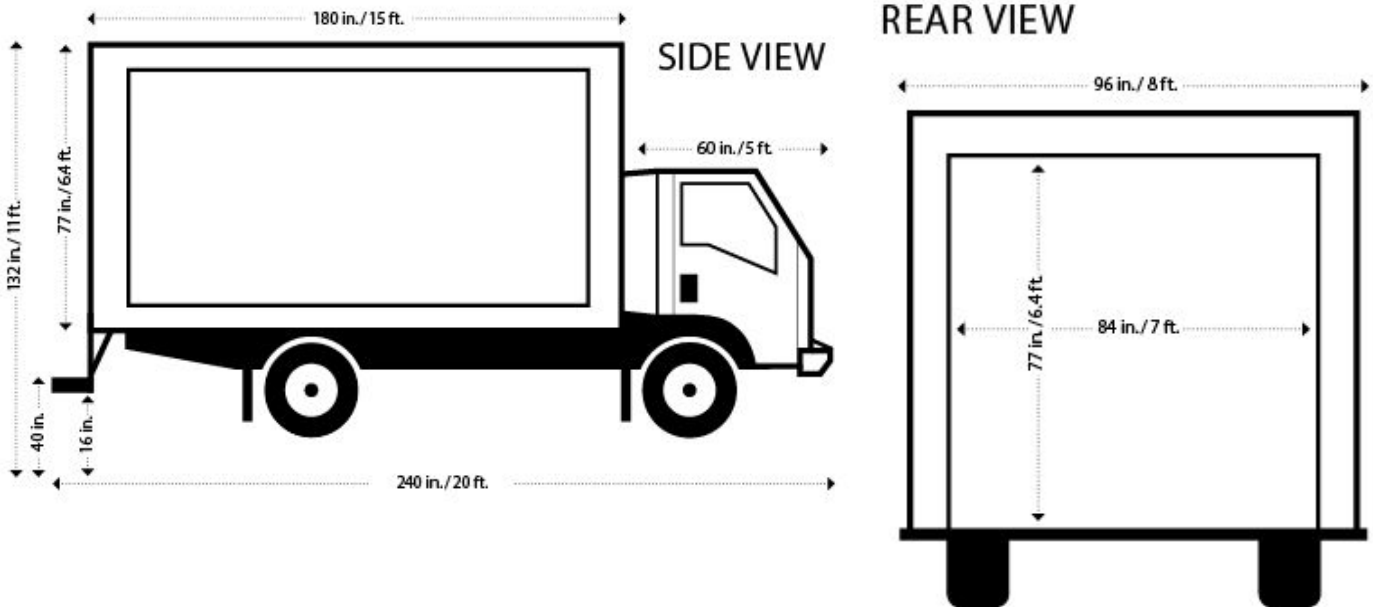

THE BLOCKS TRUCK INFORMATION & DIMENSIONS

THE BLOCKS owns a large delivery truck that we refer to as THE BLOCKS Truck. We like to think of it as a party in a truck though it has infinite uses and is just waiting to be engaged! We also have a large inventory of assets that are available for you to use - free of cost.

VINYL SIDING

The truck's sides are covered in a white vinyl that can be used as a canvas for painting or collage, it could function as a projection screen, a backdrop for a performance or anything else you can think of. This vinyl can be printed on as well and could feature your event logo or information.

EVENT SUPPLIES

Stage Decking (6) *Can be built from 4'x8' to 12'x16'. Includes telescoping legs and stairs*

Folding Chairs (30 plastic chairs) & Folding Chair Dollies (2) *For transport of folding chairs*